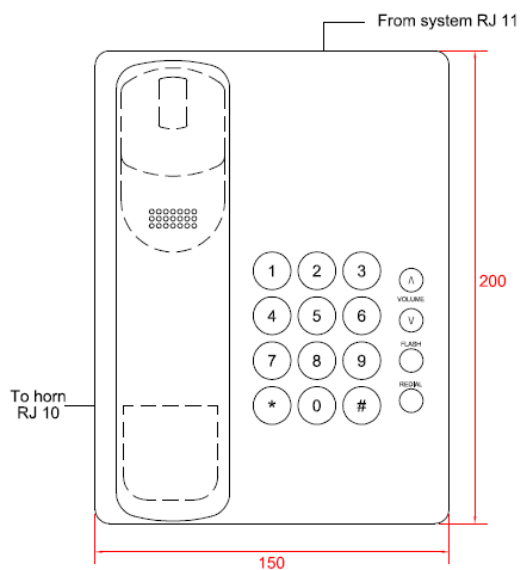

## Alphaconnect TX500 desk/wall Telephone station

Analogue telephone station for cabins, offices etc.  
The built-in magnet in the handset assures the handset will remain in place when wall mounted, even on rough seas.

### Features and specifications:

- Powered from telephone line
- Headset connection for noisy areas
- Redial last number
- Call waiting service
- Built-in magnet for wall-use
- Adjustable volume (6 levels)
- Dimmable keyboard illumination
- DTMF dialing
- Operating environment 5°C - 40°C

### Dimensional drawings