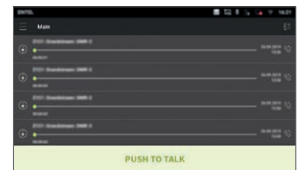

Easy to use

Main PTT screen

Group call screen

Individual call screen

Map screen

Create shortcuts

Call history/recording screen

Key Features

- ✓ Convenient, standalone desktop dispatcher
- ✓ Instantaneous group calls
- ✓ Instantaneous one-to-one calls
- ✓ Priority calling (call interrupt)
- ✓ Supports emergency features
- ✓ Mapping with GPS location
- ✓ Call history and recording
- ✓ Instantaneous messaging
- ✓ Practically unlimited range
- ✓ Practically unlimited simultaneous calls
- ✓ No expensive license fees or infrastructure