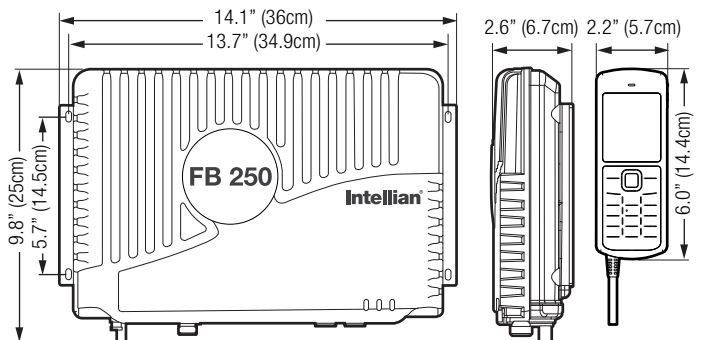

Technical Specifications

Physical	
ADU Dimensions	30.5 cm x 33.1 cm / 12" x 13"
ADU Weight	3.3kg / 7.27lbs
BDU Dimensions	36cm x 25cm x 6.7cm / 14.1" x 9.8" x 2.6"
BDU Weight	3.9kg / 8.5lbs
Environmental Conditions	
Operating Temp. Range	-25°C to +55°C / -13°F to +131°F
Operating Humidity	[ADU] EN60945, [BDU] 95% non-condensing at +40°C
Water Ingress	[ADU] IP56, [BDU] IP31
Approvals	Inmarsat FleetBroadband/ R&TTE/ CE/ FCC
Warranty	3 years parts and 1 year labor
Global Services	
Voice	Digital 4kbps Voice, 3.1kHz Audio
Standard IP	Up to 284kbps
Streaming IP	8, 16, 32, 64, 128kbps
SMS	Up to 160 characters (3G standard)
Fax	Group 3 (via 3.1kHz Audio)
Airtime Service	Inmarsat airtime
Frequency Band	
Tx	1626.5MHz~1675.0MHz
Rx	1518.0MHz~1559.0MHz
Ch. Width	[Rx] 10.5~189kHz, [Tx] 21~189kHz
Power Supply and Consumption	
DC Input Range	10.0~32.0V DC (isolated)
Power (max)	150W @ 10.0~32.0V (including antenna)

Systems Dimension

ADU (Above Deck Unit) Matching Dome Options

Systems Diagram

Global HQ
 Innovation Center / Factory
 Intellian Technologies, Inc.
 T +82 31 379 1000
 F +82 31 377 6185

APAC
 Seoul Office
 Intellian Technologies, Inc.
 T +82 2 511 2244
 F +82 2 511 2235