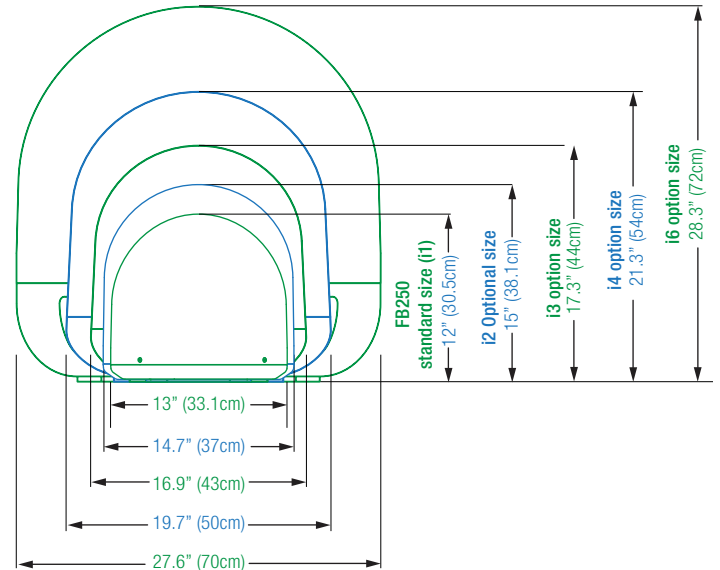

Technical Specifications

Physical	
ADU Dimensions	30.5 cm x 33.1 cm / 12" x 13"
ADU Weight	3.3kg / 7.27lbs
BDU Dimensions	36cm x 25cm x 6.7cm / 14.1" x 9.8" x 2.6"
BDU Weight	3.9kg / 8.5lbs
Environmental Conditions	
Operating Temp. Range	-25°C to +55°C / -13°F to +131°F
Operating Humidity	[ADU] EN60945, [BDU] 95% non-condensing at +40°C
Water Ingress	[ADU] IP56, [BDU] IP31
Approvals	Inmarsat FleetBroadband/ R&TTE/ CE/ FCC
Warranty	3 years parts and 1 year labor
Global Services	
Voice	Digital 4kbps Voice, 3.1kHz Audio
Standard IP	Up to 284kbps
Streaming IP	8, 16, 32, 64, 128kbps
SMS	Up to 160 characters (3G standard)
Fax	Group 3 (via 3.1kHz Audio)
Airtime Service	Inmarsat airtime
Frequency Band	
Tx	1626.5MHz~1675.0MHz
Rx	1518.0MHz~1559.0MHz
Ch. Width	[Rx] 10.5~189kHz, [Tx] 21~189kHz
Power Supply and Consumption	
DC Input Range	10.0~32.0V DC (isolated)
Power (max)	150W @ 10.0~32.0V (including antenna)

Inmarsat FleetBroadband Global Coverage

This map depicts Inmarsat's expectations of coverage, but does not represent a guarantee of service. The availability of service at the edge of coverage areas fluctuates depending on various conditions.

Systems Dimension

ADU (Above Deck Unit) Matching Dome Options

Systems Diagram

Global HQ
 Innovation Center / Factory
 Intellian Technologies, Inc.
 T +82 31 379 1000
 F +82 31 377 6185

APAC
 Seoul Office
 Intellian Technologies, Inc.
 T +82 2 511 2244
 F +82 2 511 2235